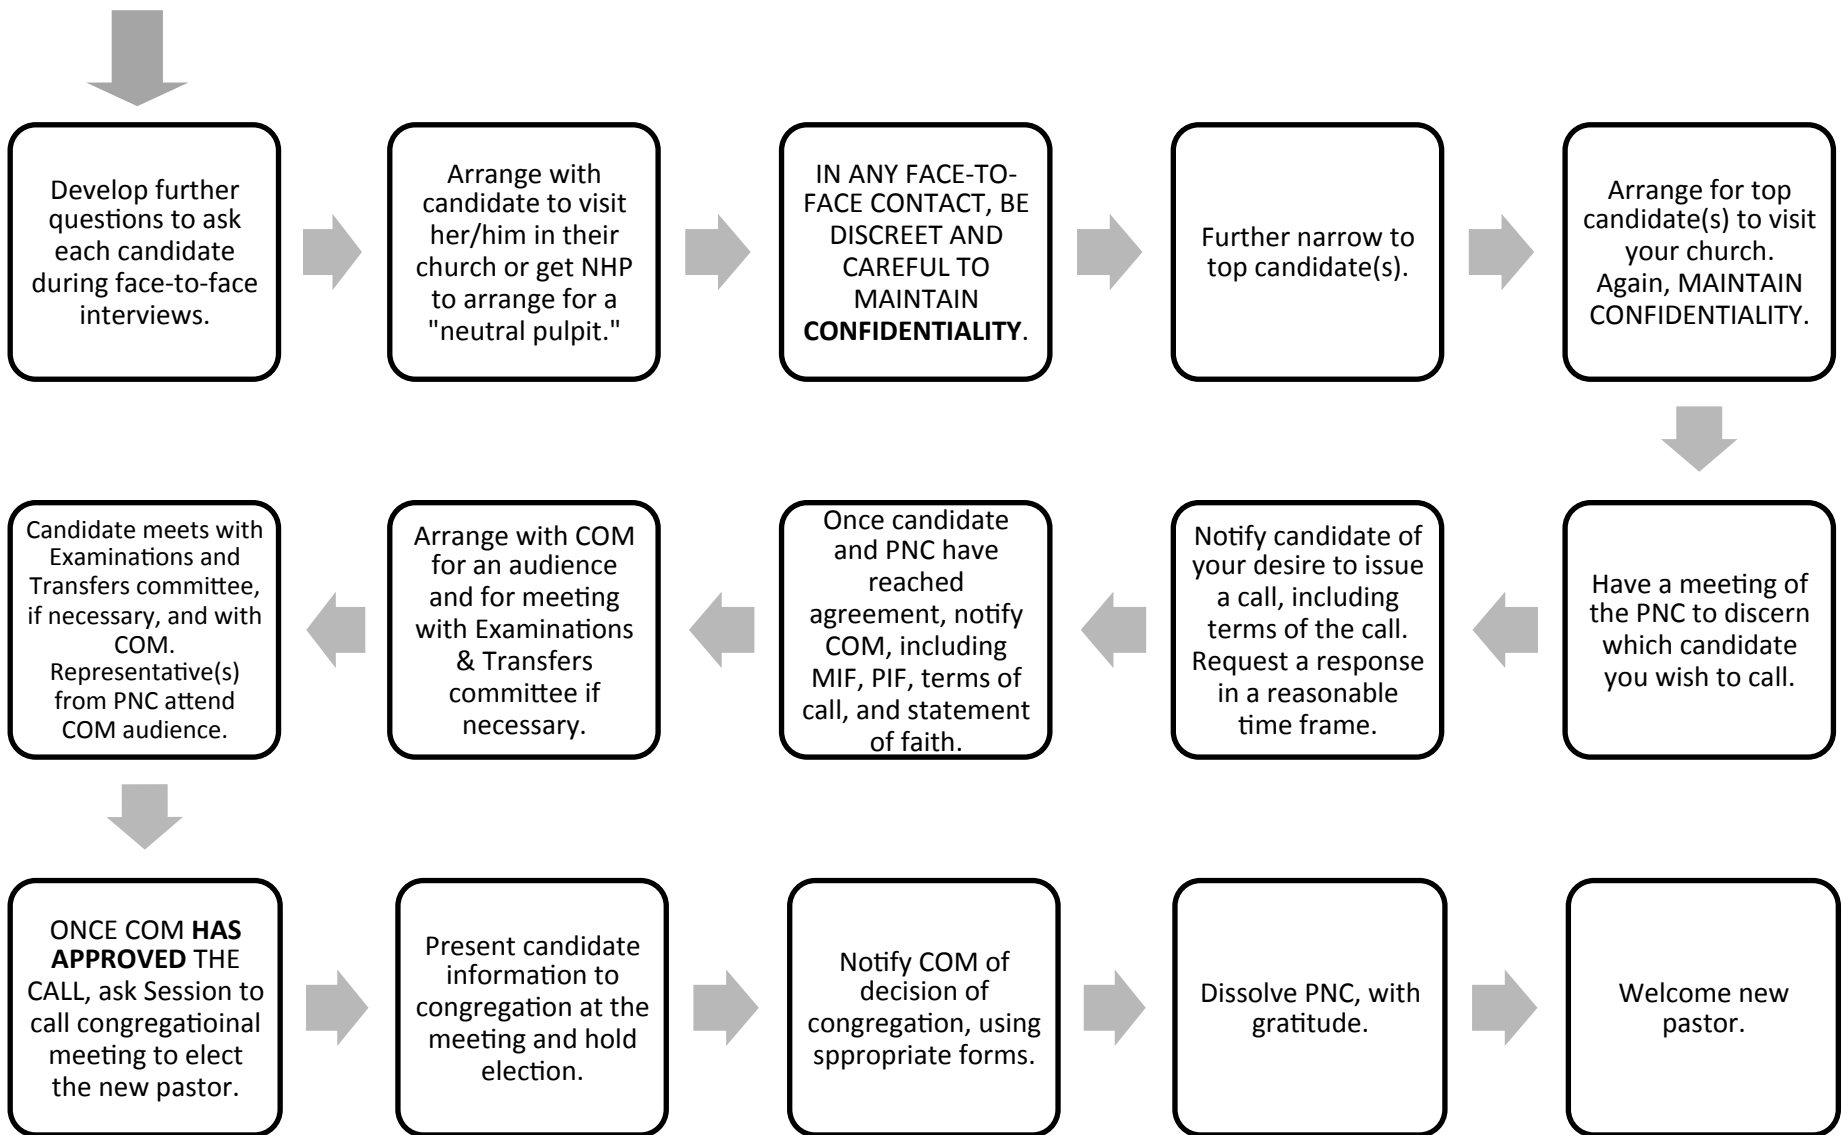

WORKFLOW FOR PNC IN CALLING A PASTOR*

***The work of the PNC may take a year or more, depending on whether they are able to reach a mutual decision with a candidate. The PNC may request CLC to perform another computer match if they feel they need to.**