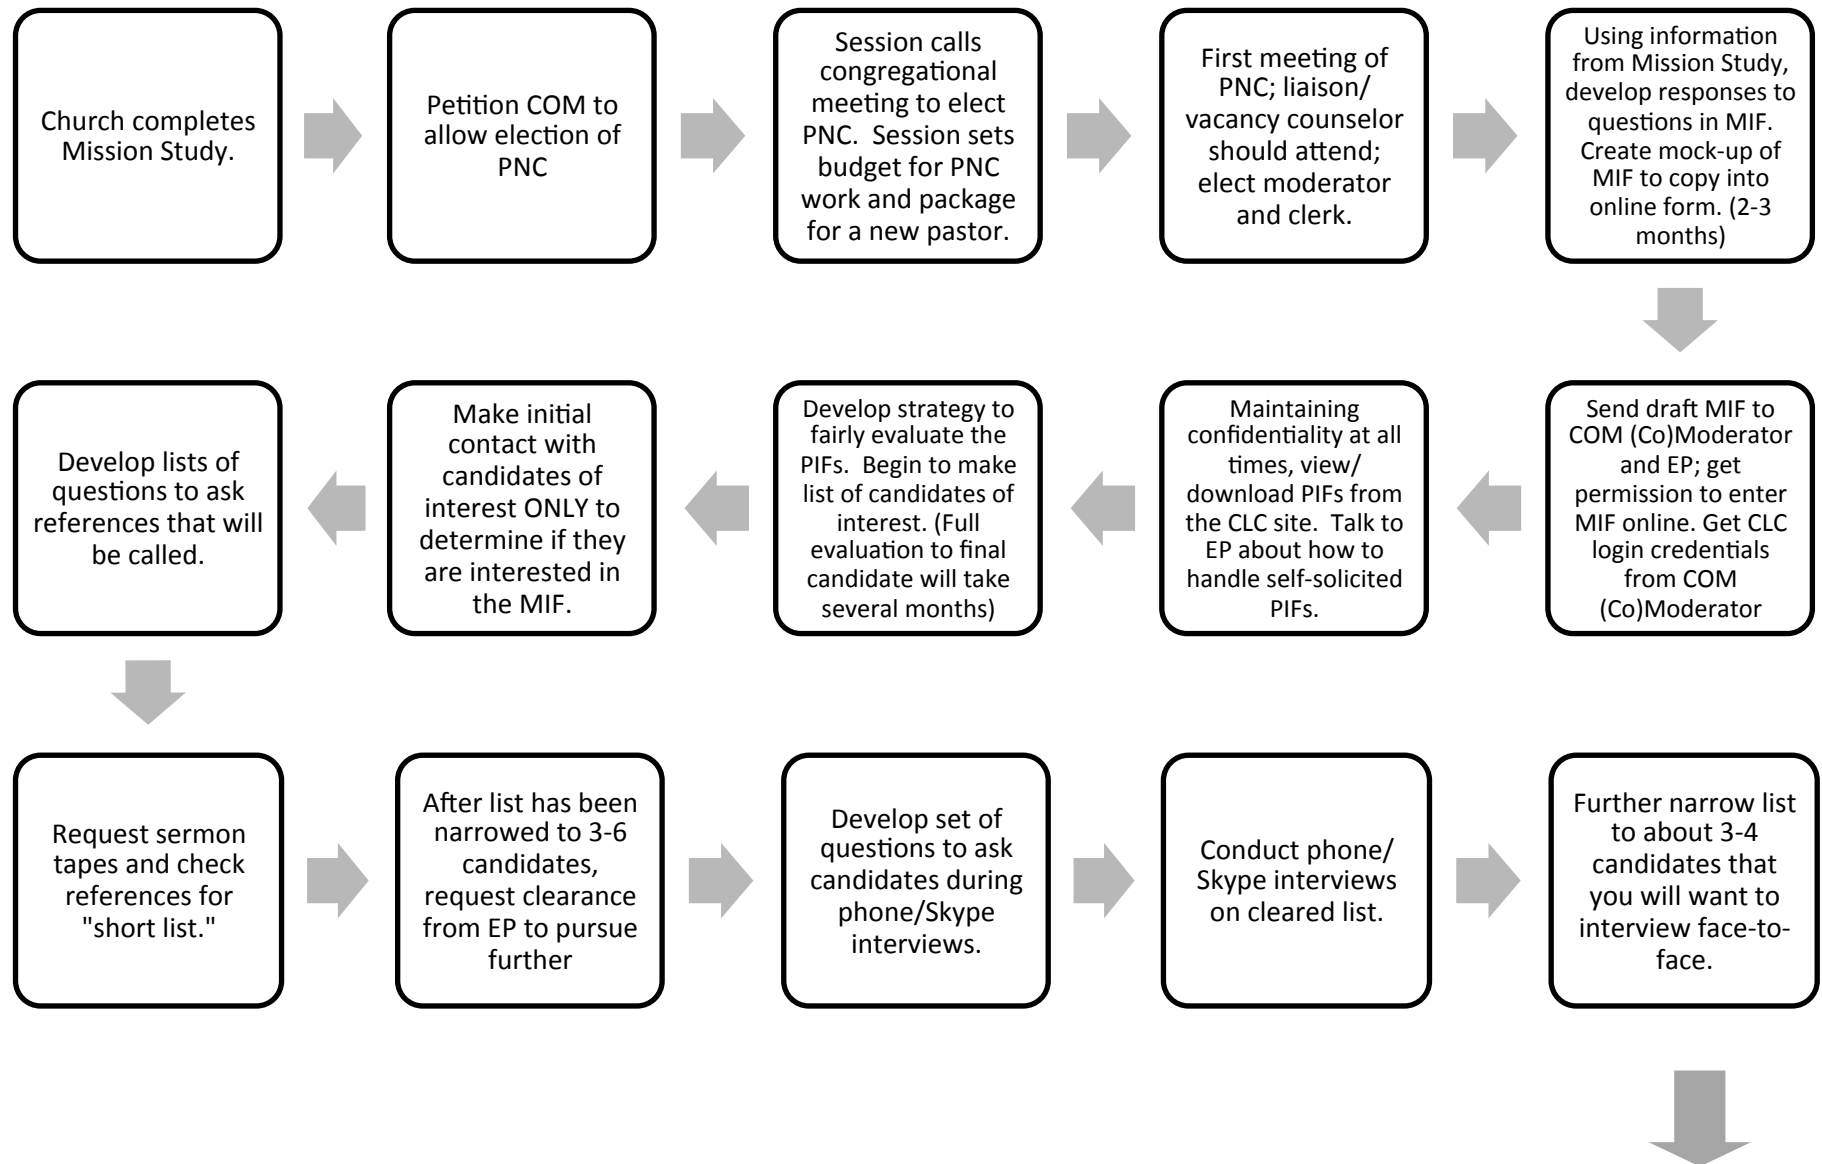

WORKFLOW FOR PNC IN CALLING A PASTOR*

***The work of the PNC may take a year or more, depending on whether they are able to reach a mutual decision with a candidate. The PNC may request CLC to perform another computer match if they feel they need to.**